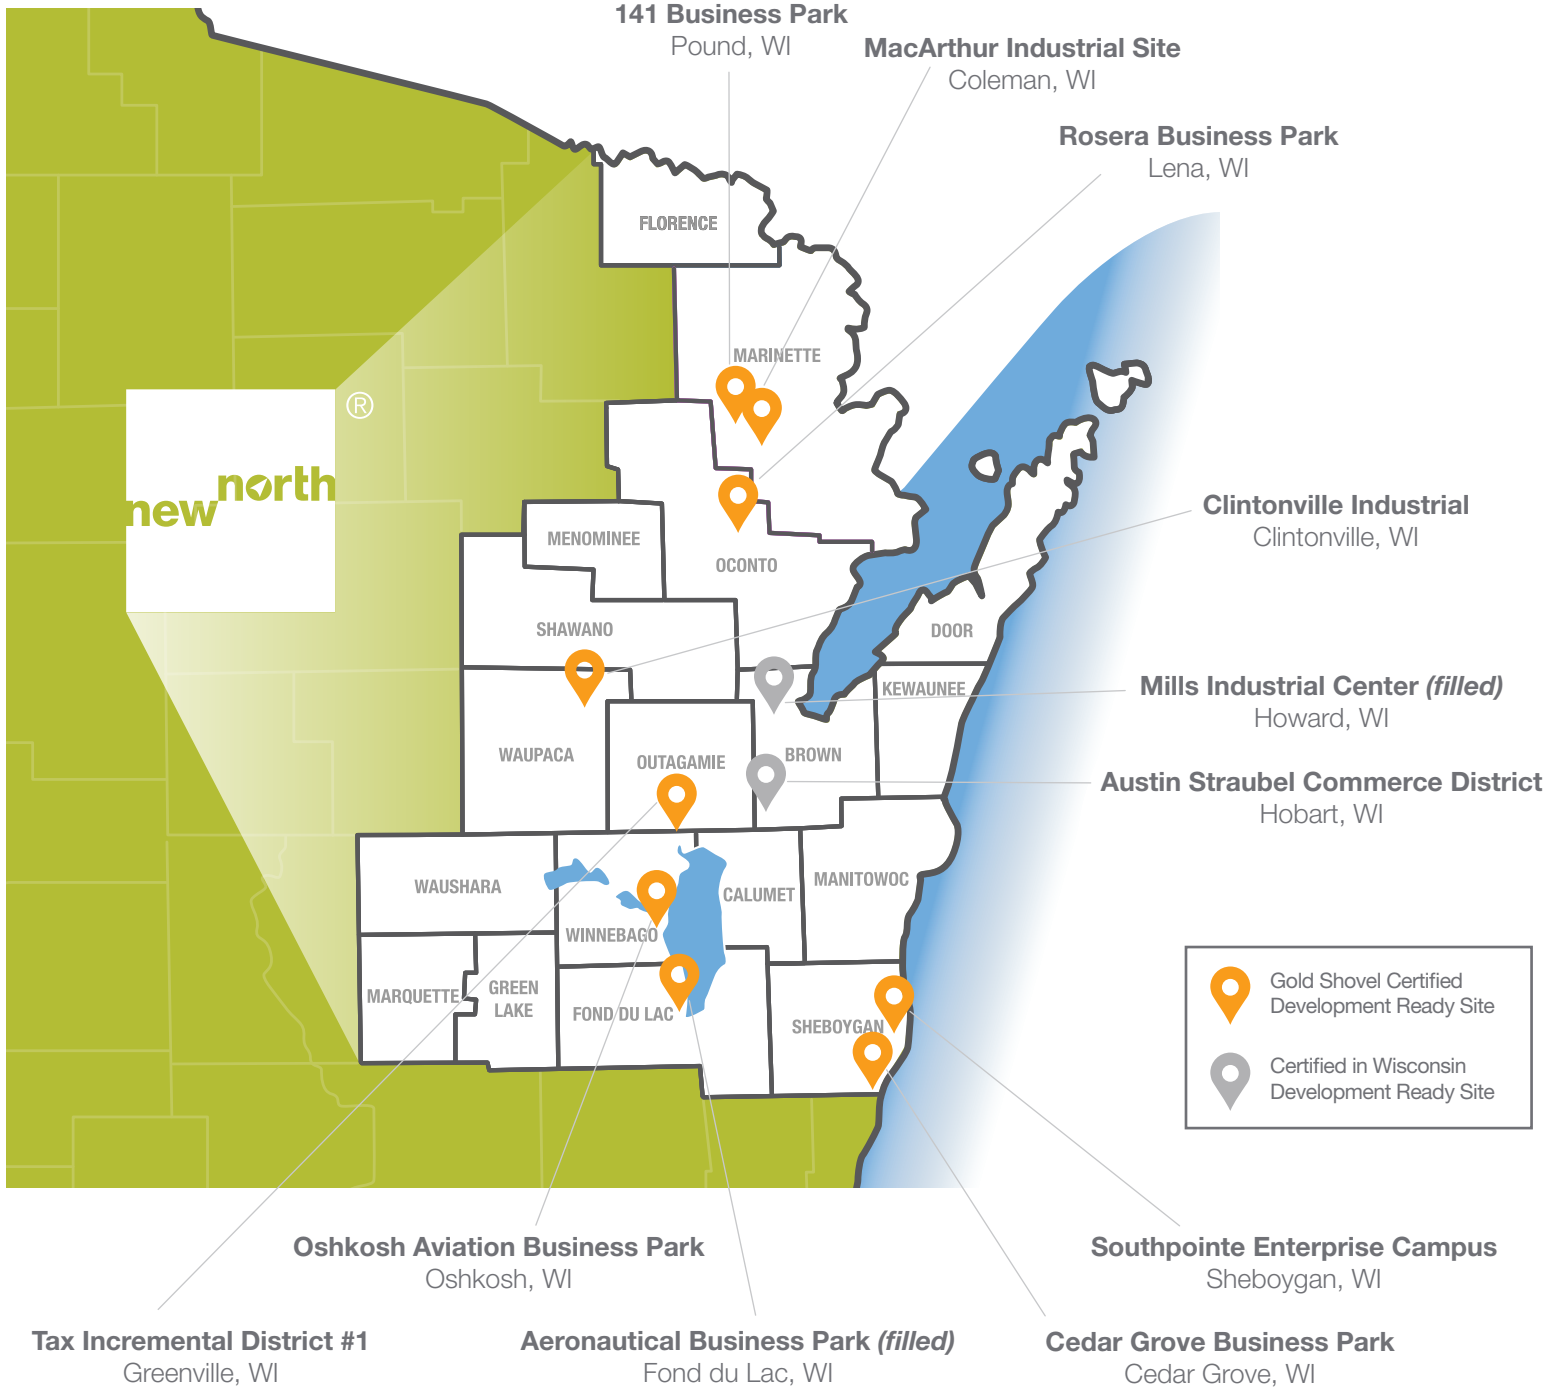

get to groundbreaking faster!

Gold Shovel and Certified Sites in the New North Region

Gold Shovel and Certified Sites feature:

- Current Maps
- Utilities installed or near enough for a prompt installation
- Appropriate transportation routes
- Zoning in place or planned
- Documentation of nearby restrictions (geological, environmental, easements)
- Willing sellers and clear ownership information
- Area statistics and demographic information